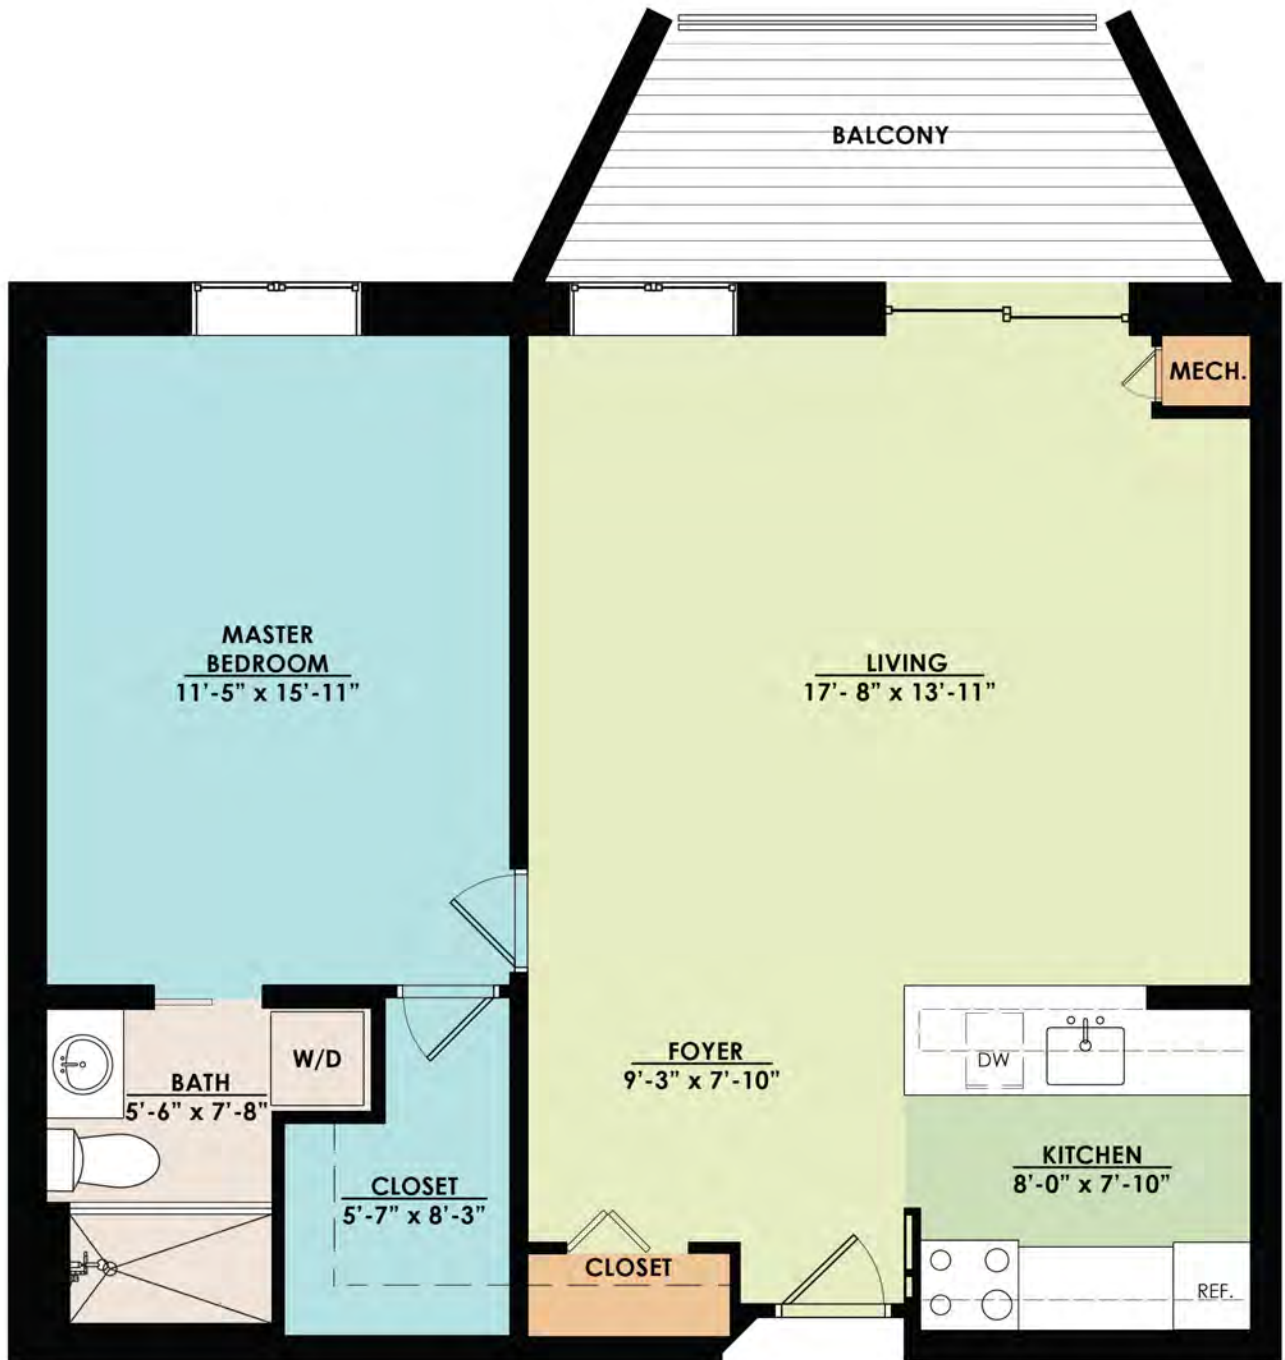

CLAXTON COLLECTION

PLAN FIVE | 720 sq ft

The floor plans are actual architectural drawings that may be subject to design changes and construction tolerances.

True North

Vibrant Living at North Hill